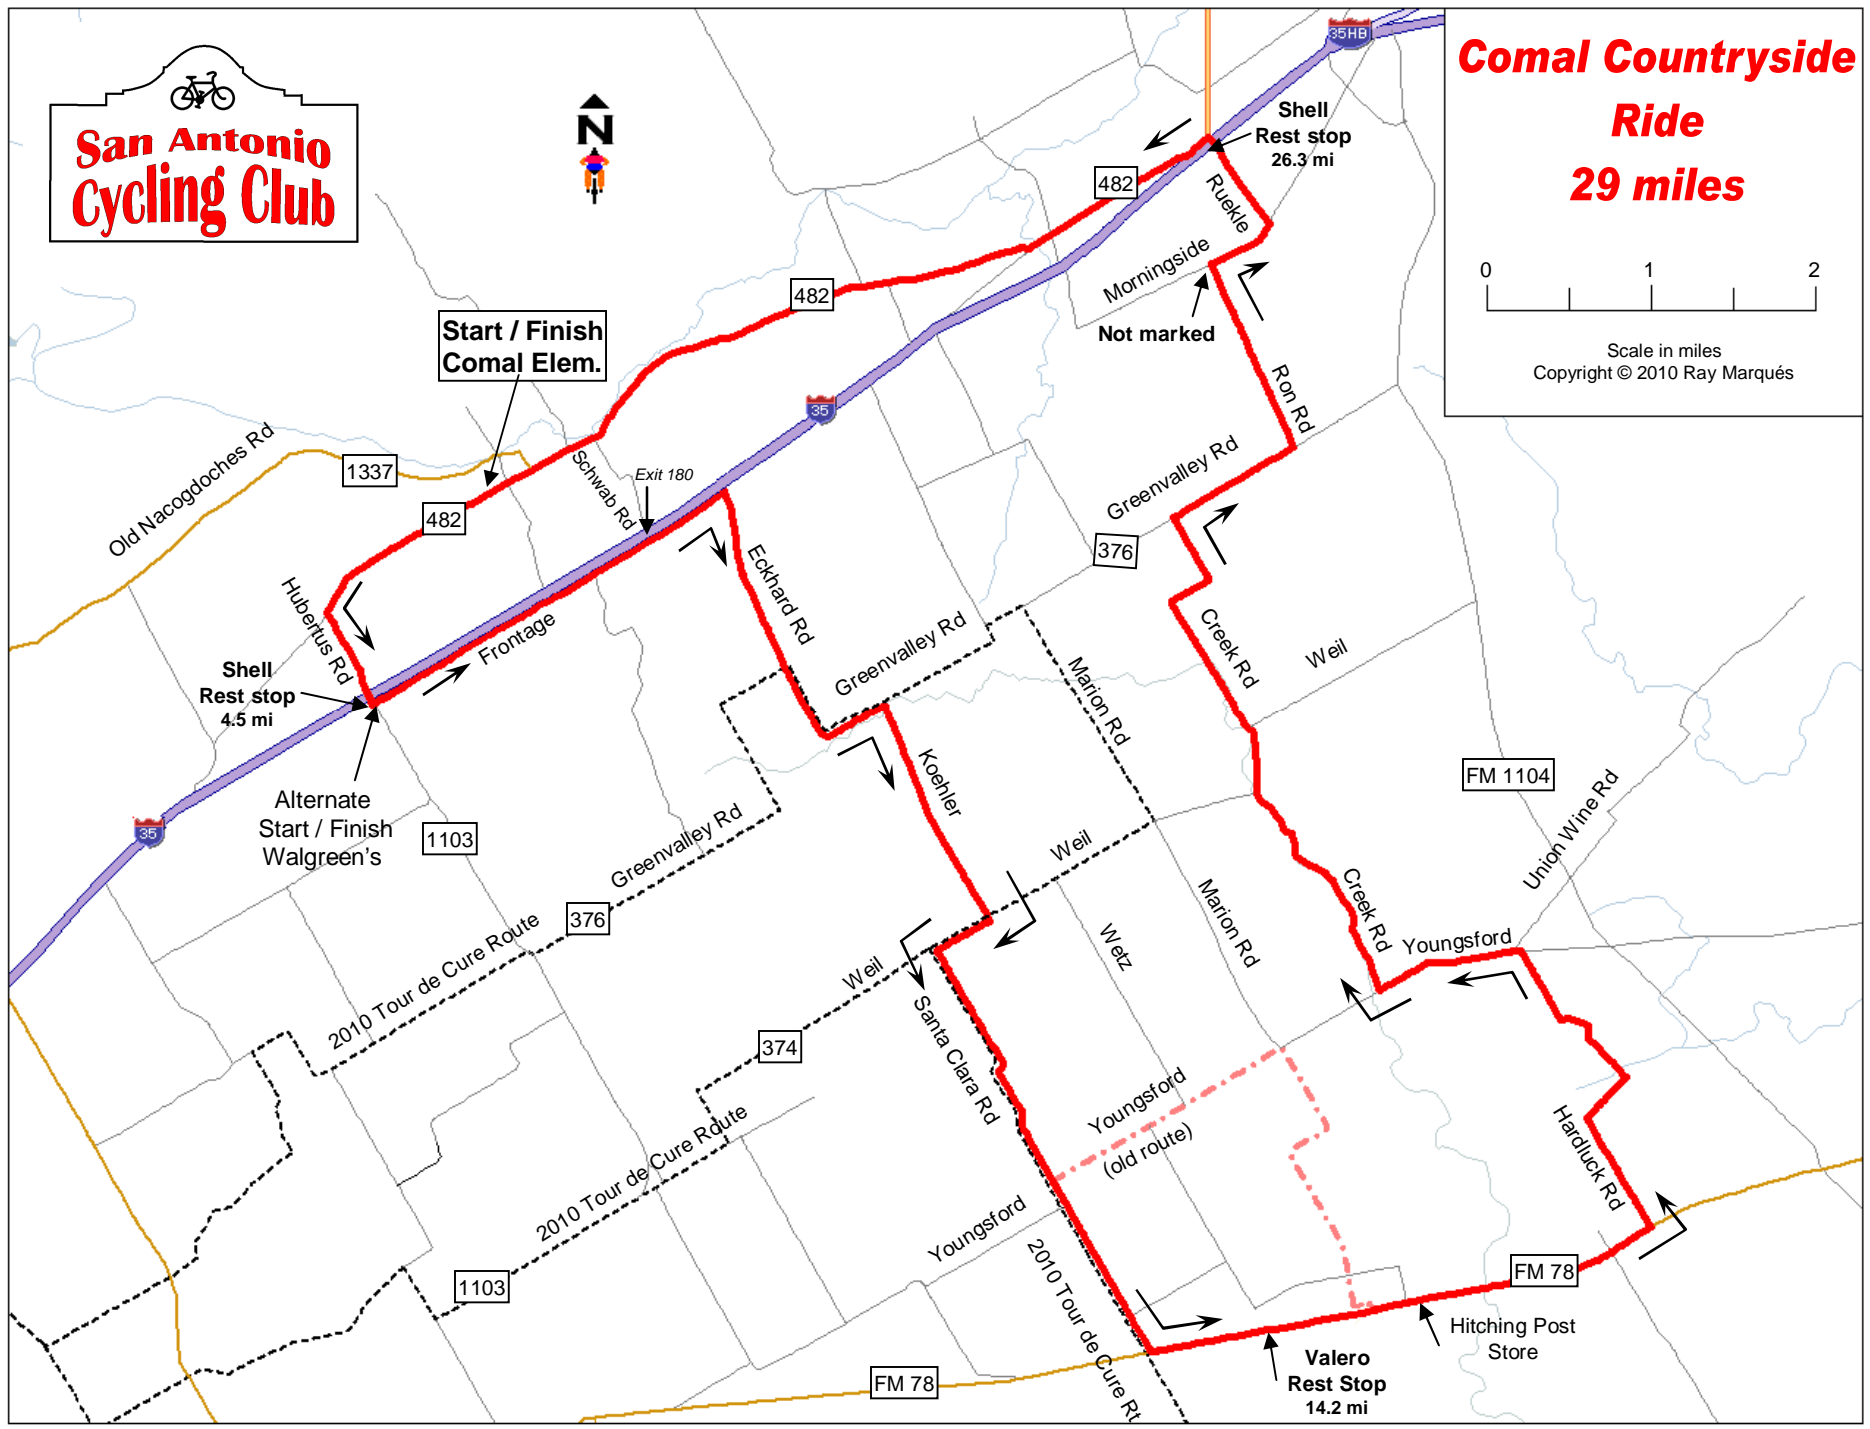

Comal Countryside Ride 29 miles

Scale in miles
Copyright © 2010 Ray Marqués

Start / Finish
Comal Elem.

Shell
Rest stop
4.5 mi

Alternate
Start / Finish
Walgreen's

Shell
Rest stop
26.3 mi

Valero
Rest Stop
14.2 mi

FM 1104

FM 78

Not marked

Youngsford
(old route)