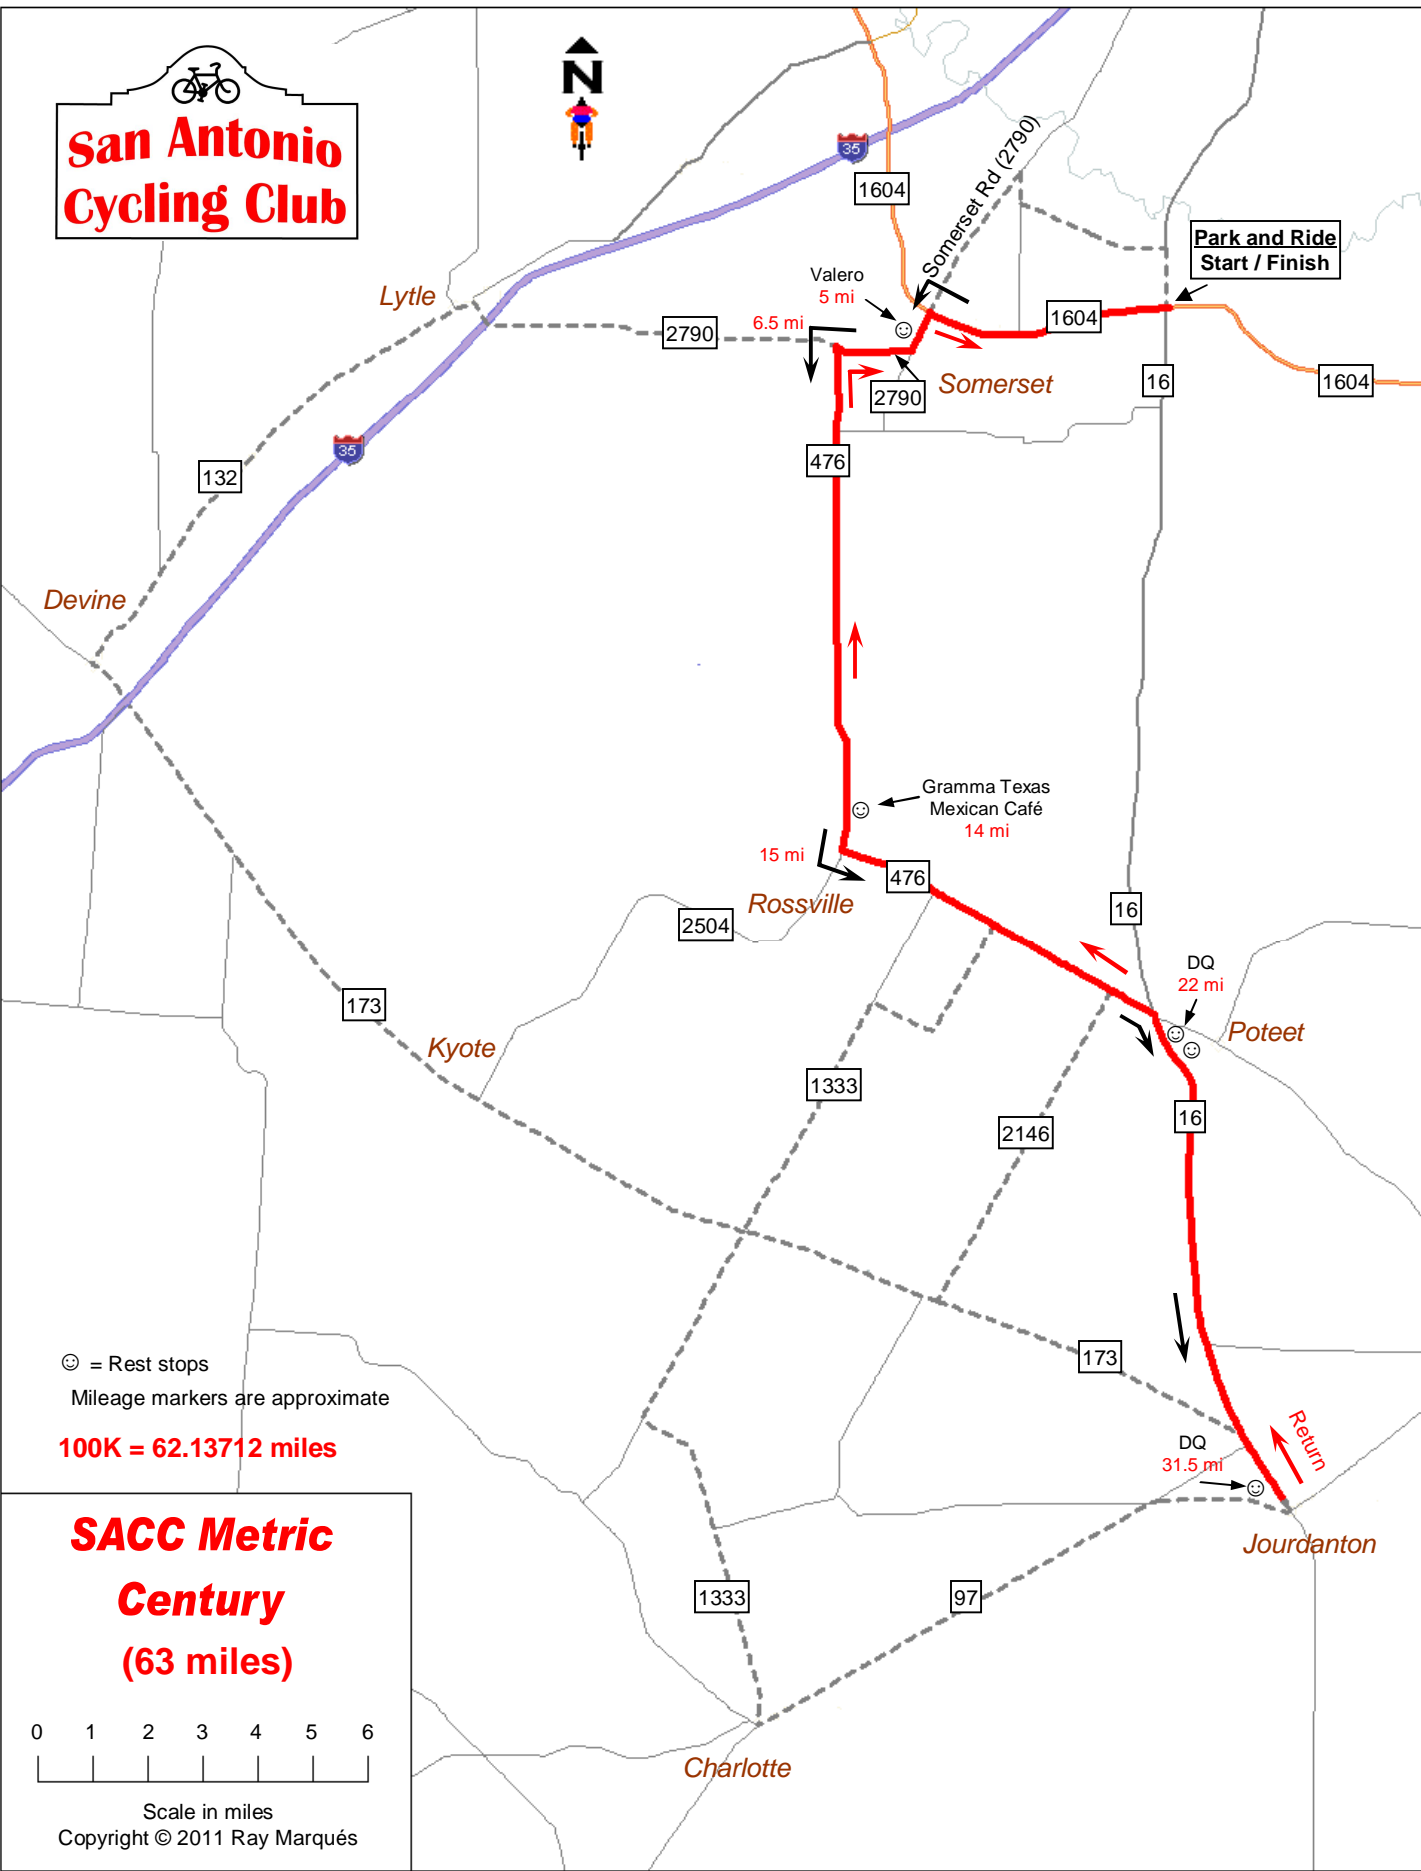

**San Antonio  
Cycling Club**

☺ = Rest stops  
Mileage markers are approximate

**100K = 62.13712 miles**

**SACC Metric  
Century  
(63 miles)**

Scale in miles

Copyright © 2011 Ray Marqués